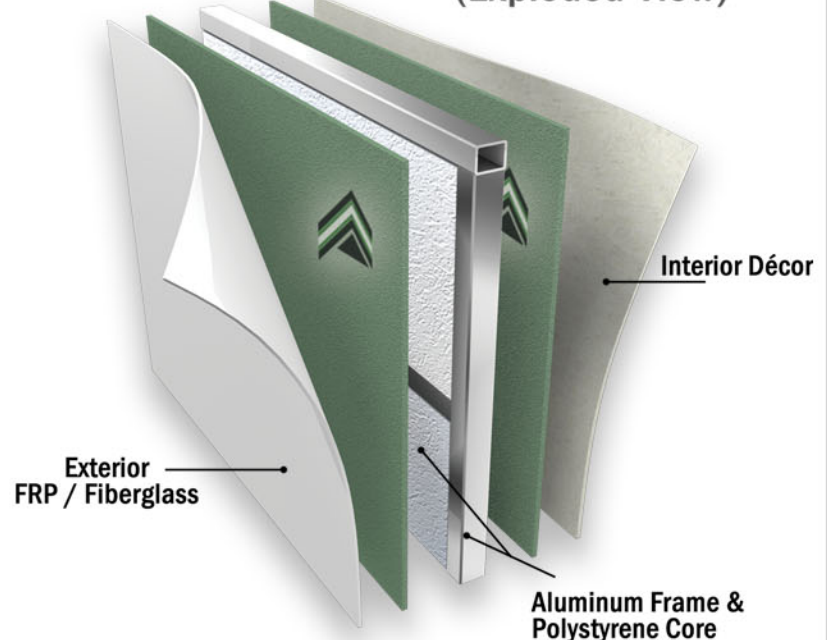

AZDEL Onboard® composite panels are used in place of lauan plywood during your RV wall construction. They are produced using a patented blend of polypropylene and fiberglass to create a technologically superior wall that will extend the life of your RV.

Advantages of Composite Panels Over Plywood Construction

- Half the Weight; Leads to Improved Fuel Efficiency
- **Water/Moisture Resistant - No Mold, Mildew, Rot or Warping**
- Unaffected by Hot/Cold Cycles or Humidity Changes
- **No Delamination when Processed to Guidelines**
- No Formaldehyde or Other Toxic Chemicals; Odorless
- **Sustainable Production; No Deforestation Necessary**
- Twice the Insulation Value
- **More Sound and Energy Absorbent**
- Longer RV Life Expectancy

A Superior Material for a Superior RV

Be sure your next RV has
AZDEL ONBOARD®

RV Sidewall Cut-Away
(Exploded View)

Composite panels represented in green for distinction only.

RV Brands Using AZDEL ONBOARD® Composite in Production (so far)